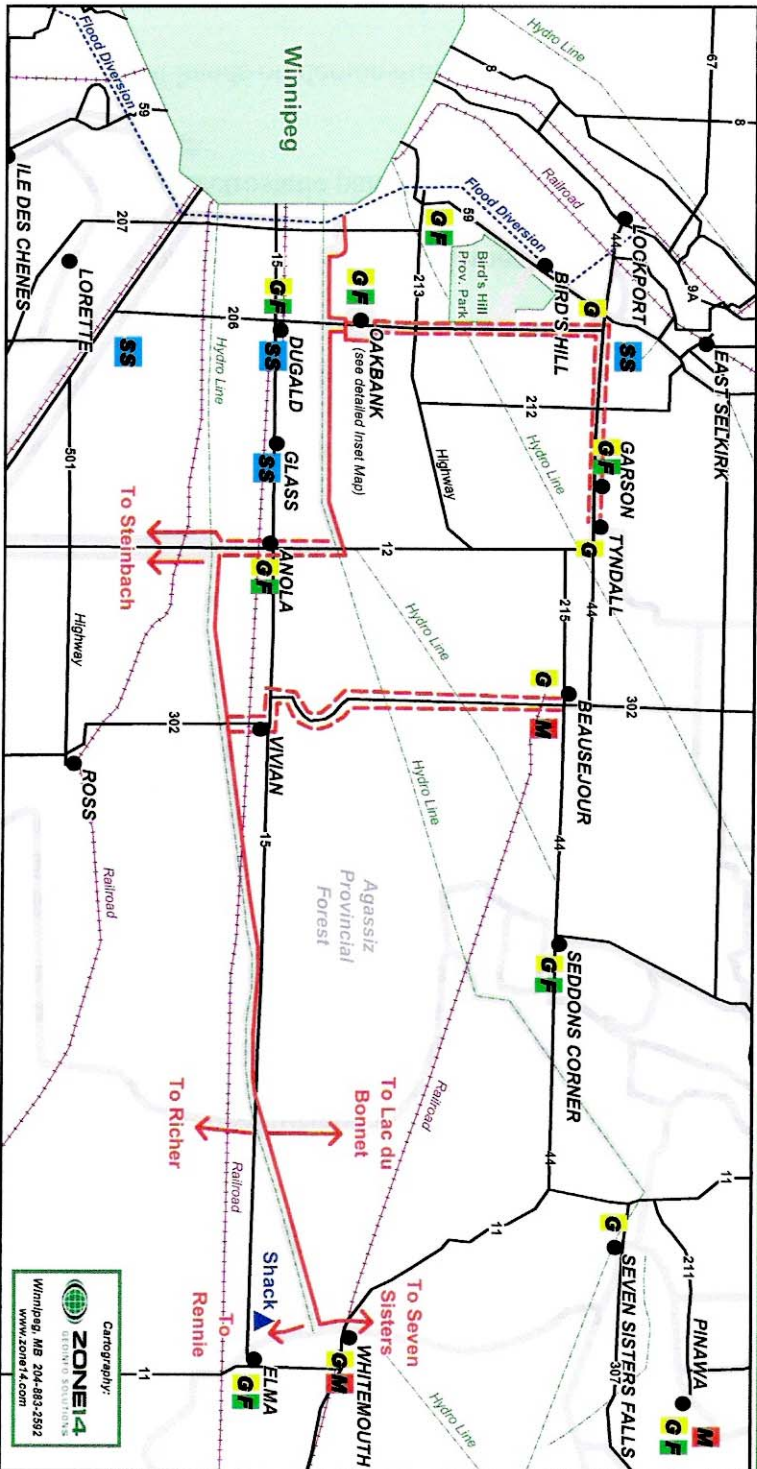

SPRINGFIELD PATHFINDERS SNOWMOBILE CLUB

Manitoba, Canada

Groomed Snowmobile Trails

SPRINGFIELD PATHFINDERS SNOWMOBILE CLUB Groomed Snowmobile Trails

This map is brought to you by the generous support of our ADVERTISERS. Please support them in return!

- Springfield Pathfinders Groomed Trails**
- Two-Way Trail
 - One-Way Trail
-
- SNOWFUND Trail**
- G Gas Station
 - F Restaurant, Groceries or Snacks
 - SS Snowmobile Service Shop
 - M Medical Facility