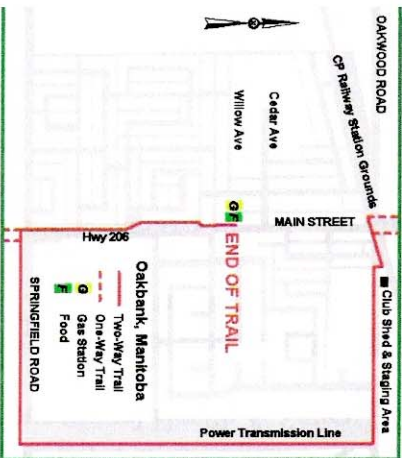

SPRINGFIELD PATHFINDERS SNOWMOBILE CLUB

Manitoba, Canada

Groomed Snowmobile Trails

SPRINGFIELD PATHFINDERS SNOWMOBILE CLUB Groomed Snowmobile Trails

This map is brought to you by the generous support of our ADVERTISERS. Please support them in return!

- Springfield Pathfinders Groomed Trails**
- Two-Way Trail
 - One-Way Trail
-
- SNOWFUND Trail**
- G Gas Station
 - F Restaurant, Groceries or Snacks
 - SS Snowmobile Service Shop
 - M Medical Facility